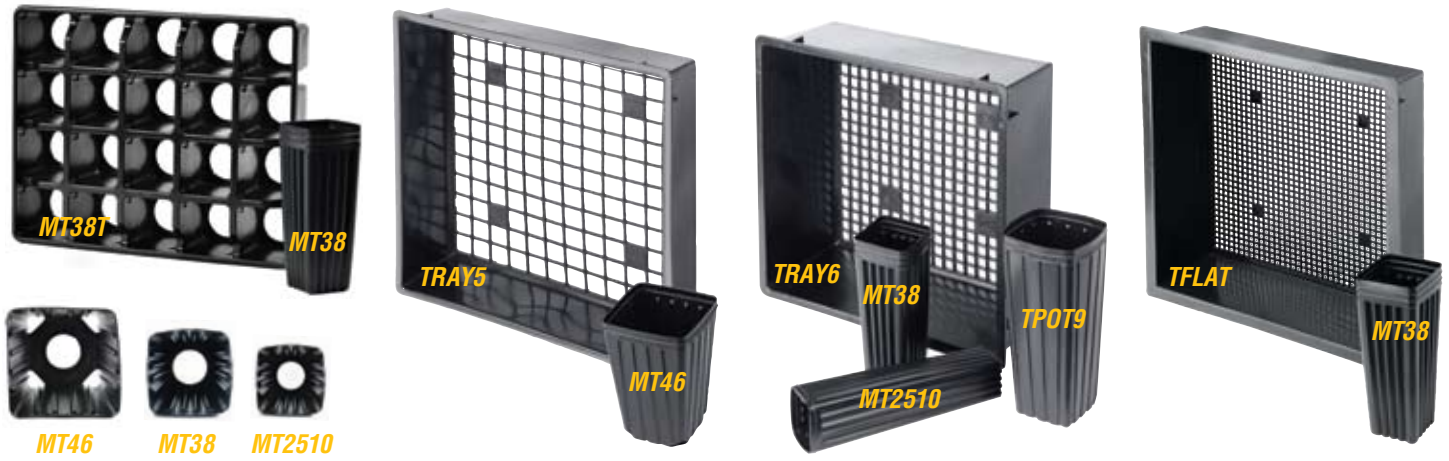

## TRAY5

TRAY5 has 1 1/8" square bottom mesh for good drainage.

## TRAY6

TRAY6 has 5/8" square bottom mesh for good drainage.

## Anderson Die-Deep Propagation Flat (TFLAT)

The tight 3/16" bottom mesh is good for direct filling and seeding into the TFLAT.

See page 6 for all CPOT and TPOT specifications.