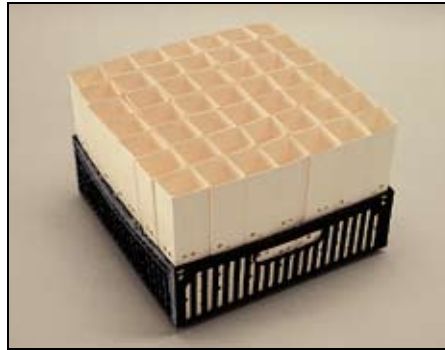

Zipset Plant Bands / Tree and Vine Wraps

Zipset™ Plant Bands are made of high, internal-sized, bleach board. It provides exceptional strength when wet, yet is still 96 percent biodegradable.

Trays

TRAY QUANTITY	12" x 12" (30.5 x 30.5 cm)		16" x 10" (40.1 x 25.4 cm)
	4" Tray (10.2 cm)	6" Tray (15.2 cm)	6" Tray* (15.2 cm)
Less than 100	\$2.45	\$3.60	\$3.80
100–999	2.25	3.30	3.40
1,000–9,999	2.10	3.10	3.25
10,000+	1.95	2.90	3.10

Please recycle. ♻️

* This tray was designed to accommodate forty (40) two-inch plant bands per tray.

Light Weight (LW) Light material will retain structural integrity 9–12 months.
Heavy Weight (HW) Heavy material will retain structural integrity 12–18 months.

Zipset

Plant Bands

PLANT BAND SIZE in. cm	BANDS per tray	BANDS PER CASE		PLANT BANDS PRICE PER CASE								
		LW	HW	1–14 cs		15–49 cs		50–499 cs		500+ cs		
				LW	HW	LW	HW	LW	HW	LW	HW	
1.5 x 4 3.8 x 10.16	64	3,400	2,400	\$88.00	\$88.00	\$80.00	\$80.00	\$76.00	\$76.00			Call for pricing
1.75 x 6 4.4 x 15.24	49	2,200	1,400	88.00	88.00	80.00	80.00	76.00	76.00			
2 x 8 5.1 x 20.32	36	1,250	900	88.00	88.00	80.00	80.00	76.00	76.00			
2.5 x 8 6.4 x 20.32	25	1,000	700	88.00	88.00	80.00	80.00	76.00	76.00			
3 x 10 7.6 x 25.40	16	700	450	88.00	88.00	80.00	80.00	76.00	76.00			
3 x 14 7.6 x 35.56	16	500	300	88.00	88.00	80.00	80.00	76.00	76.00			

The Zipset wraps are made from poly-coated bleach board—a material that is ideal for extreme environmental conditions and lasts between 18 and 24 months. They are available in two styles: a heat-sealed drop-on or a staple-on wrap, which may be required for plants with larger canopy development. Each style comes in several sizes but the most common protectors are 3.75" square and 20" or 24" tall for vines and 2.75" square and 18" tall for nut and fruit tree growers.