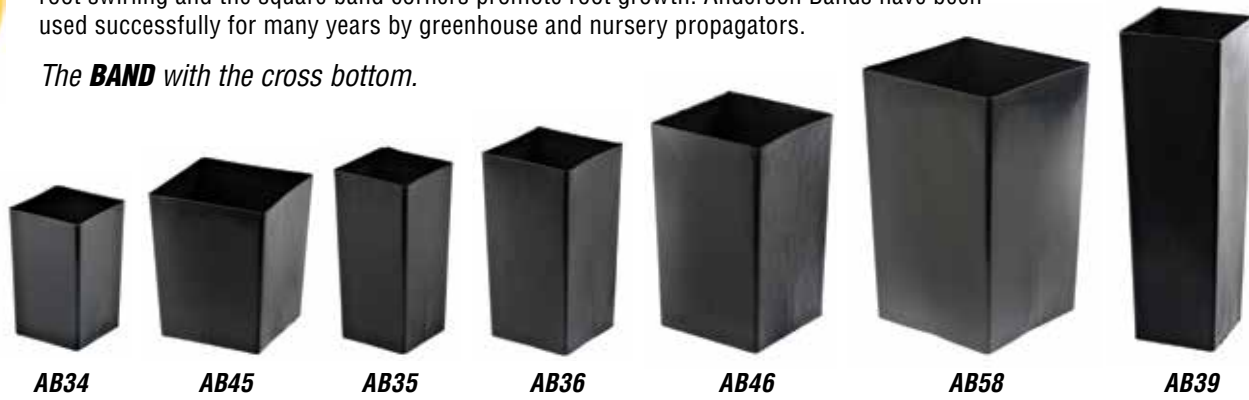

Anderson Pots, Flats and Trays

Anderson Bands are the quality standard for both bedding plant and tree growing uses. The open cross-bottom air prunes roots growing out the bottom of the container while the built-in stacking ribs are designed to inhibit root swirling and the square band corners promote root growth. Anderson Bands have been used successfully for many years by greenhouse and nursery propagators.

The **BAND** with the cross bottom.