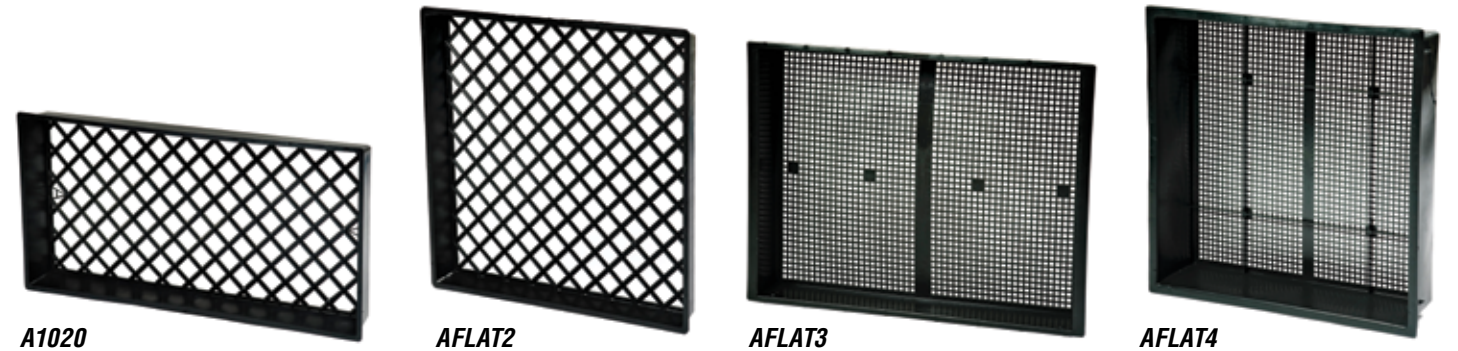

Anderson Pots, Flats and Trays

Anderson Bands are the quality standard for both bedding plant and tree growing uses. The open cross-bottom air prunes roots growing out the bottom of the container while the built-in stacking ribs are designed to inhibit root swirling and the square band corners promote root growth. Anderson Bands have been used successfully for many years by greenhouse and nursery propagators.

Please recycle. ♻️

Flats and Trays are made of high-density plastic and resist ultraviolet light. A1020 and AFLAT2 have a 1" diamond bottom mesh. AFLAT3, AFLAT4 and AFLAT5 have a 3/16" square bottom mesh. TRAY5 has a 1 1/8" square bottom mesh. TRAY6 and TRAY7 have a 5/8" square bottom mesh.