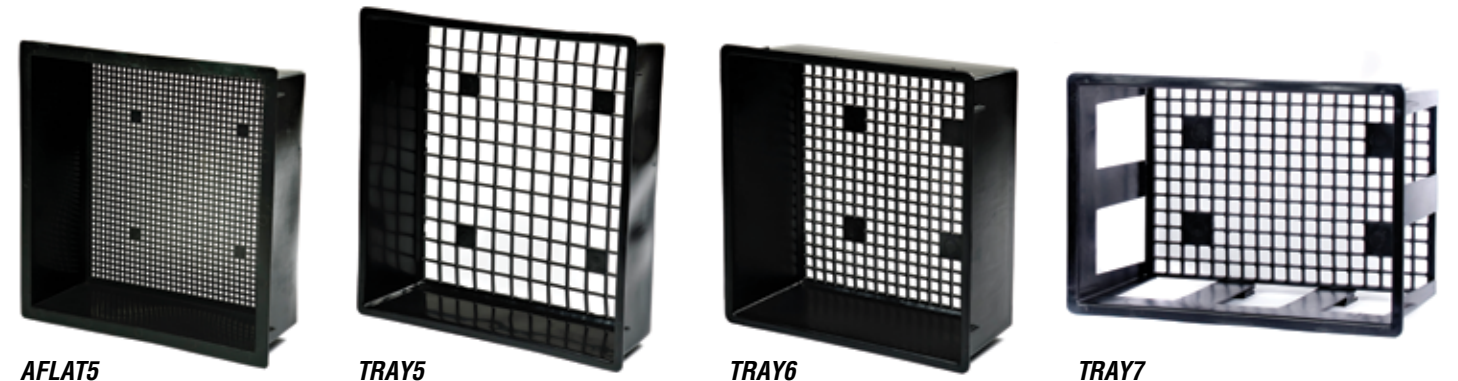

Trays

ID CODE	TRAY USAGE: POTS PER TRAY	WIDTH in.	LENGTH in.	HEIGHT in.	PRICE PER TRAY				
					1-99	100-249	250-549	550-999	1,000+
AFLAT5	AB34:36, AB35:36, AB36:25, AB45:16, AB46:16, AB58:9, AB39:25, AB512:9	15 3/4	15 3/4	5	$3.50	$3.20	$3.00	$2.80	$2.60
TRAY5	AB39:36, AB410:16	17 1/2	17 1/2	4 1/2	$3.10	2.85	2.65	2.55	2.45
TRAY6	AB34:36, AB35:36, AB36:25, AB45:16, AB46:16, AB58:9, AB39:25, AB512:9	15 3/4	15 3/4	6	$3.20	2.95	2.75	2.65	2.55
TRAY7	AB58:6, AB512:6	10 3/4	15 3/4	7 1/2	$2.75	2.55	2.40	2.25	2.10

Tray measurements are outside rim dimensions.

Please recycle. AFLAT5 = ♻️ TRAYS = ♻️

Tray Legs (Set of four)

ID CODE	HEIGHT in.	PRICE PER SET OF FOUR LEGS				
		1-99	100-249	250-549	550-999	1,000+
TRAY6LEG	1.9	$0.88	$0.84	$0.80	$0.76	$0.72
TRAY7LEG	1.9	0.84	0.80	0.76	0.72	0.68

When ordering TRAY6 or TRAY7 and the Tray Leg together in large quantities, we can attach legs at no extra charge.

♻️