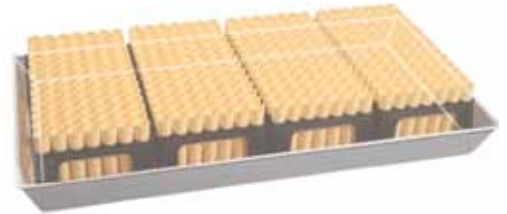

Flow Trays

Flow Trays provide sub-irrigation for plant material which are difficult to water overhead. Large Flow Trays are designed to contain four RL98, RL200, D50 trays or six D20 trays. Small Flow Trays hold one tray. Flow Trays are made of sunlight resistant, 5 mm thick white ABS plastic and are very durable.

Small Flow Tray

Medium Flow Tray

Large Flow Tray

Flow Trays

ID CODE	LENGTH		WIDTH		DEPTH		PRICE PER TRAY		
	in.	cm	in.	cm	in.	cm	1-3	4-10	11+
FLOWTSM	27.0	68.6	15.2	38.5	5	12.7	\$30.98	\$27.83	\$25.73
FLOWTMD	27.0	68.6	15.0	38.1	9	22.9	33.60	30.45	28.35
FLOWTLG	52.5	133.4	29.0	73.7	5	12.7	70.35	67.20	64.05

Trays and cells sold separately.

Tray measurements are outside rim dimensions.

Please recycle. 