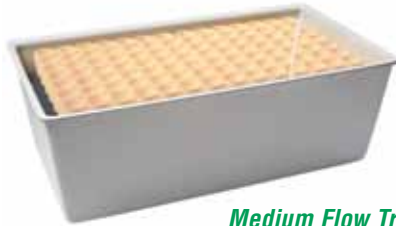

Flow Trays

Flow Trays provide sub-irrigation for plant material which are difficult to water overhead. Large Flow Trays are designed to contain four RL98, RL200, D50 trays or six D20 trays. Small Flow Trays hold one tray. Flow Trays are made of sunlight resistant, 5 mm thick white ABS plastic and are very durable.

Small Flow Tray

Medium Flow Tray

Large Flow Tray

Flow Trays

ID CODE	LENGTH		WIDTH		DEPTH		PRICE PER TRAY		
	in.	cm	in.	cm	in.	cm	1-3	4-10	11+
FLOWTSM	27.0	68.6	15.2	38.5	5	12.7	\$30.98	\$27.83	\$25.73
FLOWTMD	27.0	68.6	15.0	38.1	9	22.9	33.60	30.45	28.35
FLOWTLG	52.5	133.4	29.0	73.7	5	12.7	70.35	67.20	64.05

Trays and cells sold separately.

Tray measurements are outside rim dimensions.

Please recycle. 