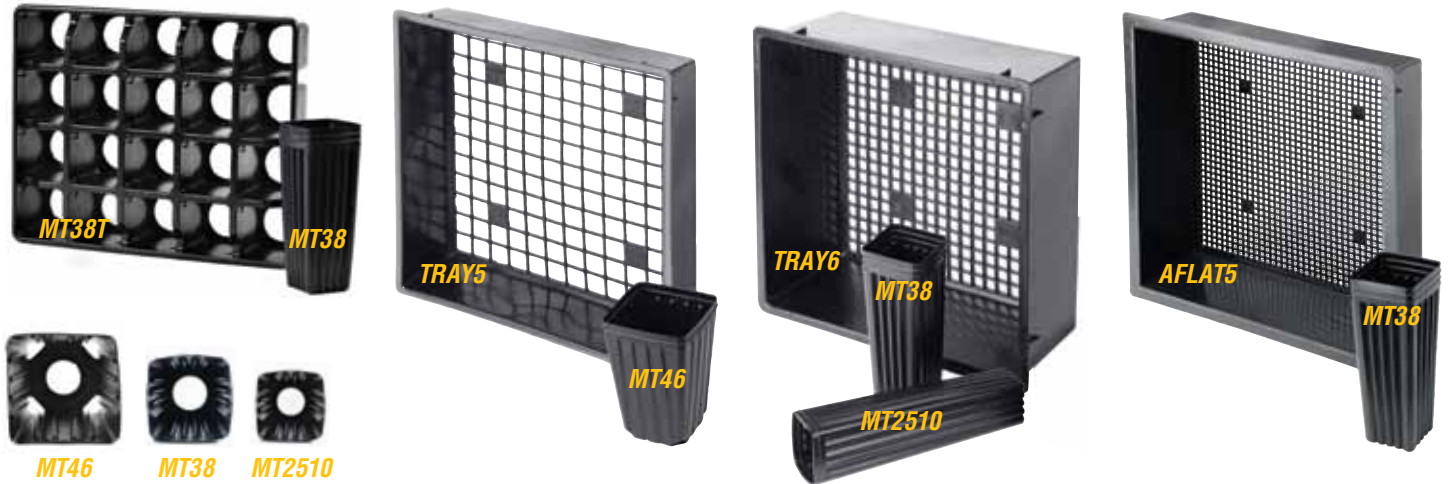

Mini-Treepots

Mini-Treepots™ are used for a variety of fruit and nut trees, and woody ornamentals. All have the same great features as the Treepots™ listed on page 8. **Mini-Treepot Trays** are made of thick black high density polyethylene plastic and resist ultraviolet light.

MT38 TRAY

MT38 Tray has a 1 7/8" round hole in each section. This is 1/4" larger than the MT38 drainhole to allow for good drainage.

TRAY5

TRAY5 has 1 1/8" square bottom mesh for good drainage.

TRAY6

TRAY6 has 5/8" square bottom mesh for good drainage.

Anderson Die-Deep Propagation Flat (AFLAT5)

The tight 3/16" bottom mesh is good for direct filling and seeding into the AFLAT5.

Mini-Treepots

ID CODE	WIDTH		HEIGHT		VOLUME		POTS/ case	QTY.	PRICE per pot	PRICE per case	QTY.	PRICE per pot	PRICE per case	QTY.	PRICE per pot	PRICE per case	QTY.	PRICE per pot	PRICE per case
	in.	cm	in.	cm	cu. in.	ml													
MT2510	2.5	6.35	10.0	25.4	52.0	857	660	1-2 cs	\$0.174	\$114.84	3-5 cs	\$0.163	\$107.58	6-10 cs	\$0.153	\$100.98	11+ cs	\$0.142	\$93.72
MT38	3.0	7.62	8.0	20.32	58.0	946	575	1-2 cs	0.184	105.80	3-5 cs	0.174	100.05	6-10 cs	0.163	93.73	11+ cs	0.153	87.98
MT46	4.0	10.16	6.0	15.24	72.0	1,183	800	1-2 cs	0.210	168.00	3-5 cs	0.200	160.00	6-10 cs	0.189	151.20	11+ cs	0.179	143.20

* Pot orders of less than a case are welcome. Call for truckload pricing.

Please recycle. ♻️

Mini-Treepot Trays

ID CODE	MT38T	TRAY5	TRAY6	AFLAT5
QUANTITY	15.5" x 12.5" x 3.25" (39.4 cm x 31.8 cm x 8.3 cm) price per tray	17.5" x 17.5" x 4.5" (44.5 cm x 44.5 cm x 11.4 cm) price per tray	15.75" x 15.75" x 6" (40 cm x 40 cm x 15 cm) price per tray	15.75" x 15.75" x 5" (40 cm x 40 cm x 12.7 cm) price per tray
1-99	\$2.00	\$3.36	\$3.20	\$3.40
100-249	1.84	3.05	2.95	3.05
250-549	1.74	2.84	2.75	2.90
550-999	1.68	2.73	2.65	2.75
1,000+	1.63	2.63	2.55	2.55
Tray usage: pots/tray	MT38:20/tray	MT46:16/tray	MT2510:36/tray MT38:25/tray	MT38:25/tray