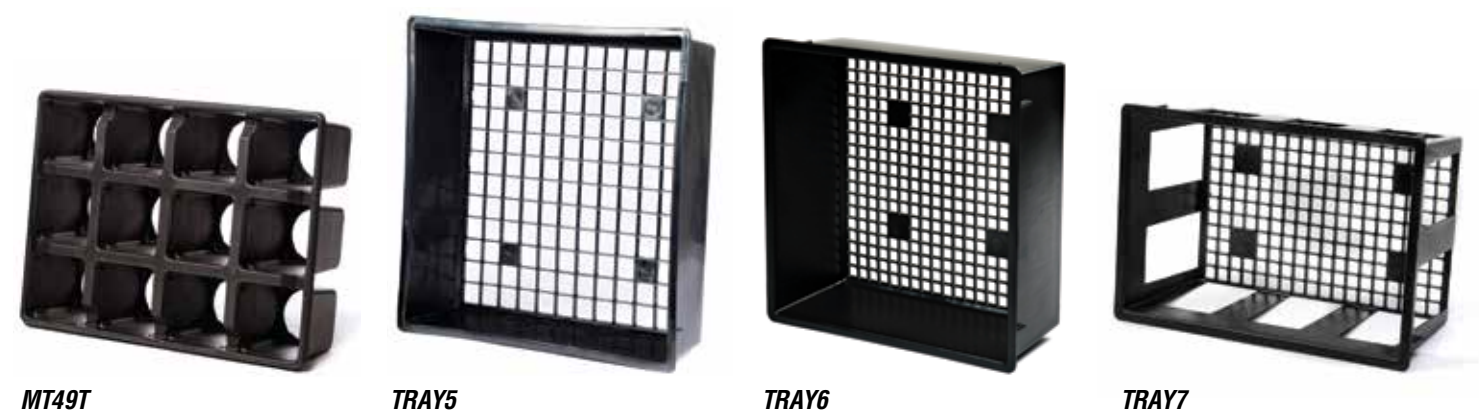

Mini-Treepots

Mini-Treepots™ are used for a variety of fruit and nut trees, and woody ornamentals. The tapered-bottom pots guide roots downward to air prune roots out the bottom drain hole. The taper helps prevent roots from circling, producing a better root ball.

* Pot orders of less than one case are welcome. Call for truckload pricing.

Please recycle. ♻️

Mini-Treepot Trays allow for good drainage and resist ultraviolet light.

Mini-Treepot Trays

ID CODE	TRAY USAGE: POTS PER TRAY	WIDTH in.	LENGTH in.	HEIGHT in.	PRICE PER TRAY				
					1-99	100-249	250-549	550-999	1,000+
MT38TXH	MT36BT:20, MT37:20, MT38BT:20, MT38:20, TP38:20	12.5	15.5	3.25	\$2.42	\$2.22	\$2.12	\$2.07	\$2.02
MT38TI	MT36BT:20, MT37:20, MT38BT:20, MT38:20, TP38:20	12.5	15.5	3.25	3.25	2.95	2.85	2.80	2.70
MT45T	MT45:15	13.25	21.6	2.5	2.85	2.70	2.60	2.50	2.40
MT49T	MT49BT:12, MT49:12, TP49:12	12.0	16.0	4.5	2.60	2.40	2.30	2.25	2.20
TRAY5	MT297:36, MT39:25, TP46:16	17.5	17.5	4.5	3.10	2.85	2.65	2.55	2.45
TRAY6	MT2510:36, MT297:25, MT37:25, MT38BT:25, MT38:25, TP38:25, MT310:25, MT49:16, TP49:16	15.75	15.75	6.0	3.20	2.95	2.75	2.65	2.55
TRAY7	MT2510:24, MT310:15, MT39:12	10.75	15.75	7.5	2.75	2.55	2.40	2.25	2.10