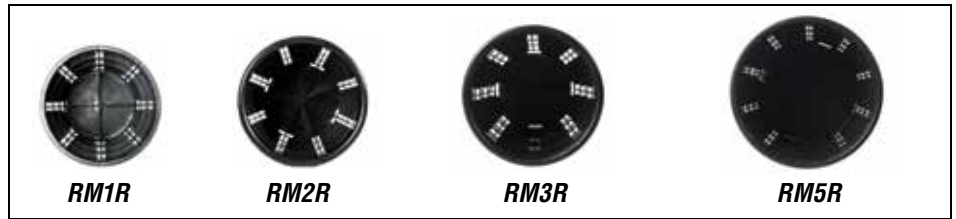

RootMaker® fibrous root systems result in a large root tip and therefore a greater efficiency in the absorption of water and nutrients. Plants have a higher transplant survivability and superior performance.

- Creates a fibrous, non-circling root system (without chemicals)
- Accelerates horizontal plant growth, increases vigor
- A solution for water conservation, insulation and blow-over

Pot Bottoms

Pots

ID CODE	POTS per case	WIDTH in.	HEIGHT in.	VOLUME gallons	VOLUME liters	PRICE each	PRICE per case
RM1R	72	6.5	7.5	0.8	3.11	\$1.25	\$90.00
RM2R	40	10.25	8.75	1.9	8.64	2.15	86.00
RM3R	15	10.5	9.5	2.6	9.83	3.40	51.00
RM5R	10	13.25	10.0	4.9	18.44	6.20	62.00