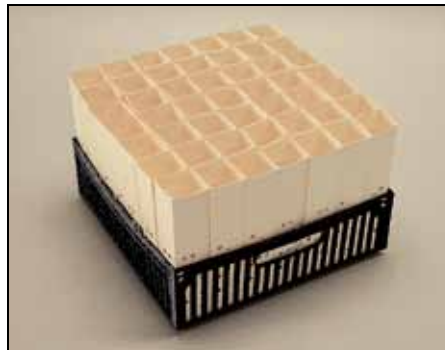

# Zipset Plant Bands / Tree and Vine Wraps

**Zipset™ Plant Bands** are made of high, internal-sized, bleach board. It provides exceptional strength when wet, yet is still 96 percent biodegradable.

## Trays

TRAY QUANTITY	12" x 12" (30.5 x 30.5 cm)		16" x 10" (40.1 x 25.4 cm)
	4" Tray (10.2 cm)	6" Tray (15.2 cm)	6" Tray* (15.2 cm)
1-99	\$2.65	\$3.80	\$3.95
100-999	2.45	3.60	3.80
1,000-9,999	2.25	3.30	3.40
10,000+	2.10	3.10	3.25

Please recycle. ♻️

\* This tray was designed to accommodate forty (40) two-inch plant bands per tray.

**Light Weight (LW)** Light material will retain structural integrity 9-12 months.  
**Heavy Weight (HW)** Heavy material will retain structural integrity 12-18 months.

## Plant Bands

PLANT BAND SIZE in.      cm	BANDS per tray	BANDS PER CASE		PLANT BANDS PRICE PER CASE							
		LW	HW	1-14 cs		15-49 cs		50-499 cs		500+ cs	
				LW	HW	LW	HW	LW	HW	LW	HW
1.5 x 4    3.8 x 10.16	64	3,400	2,400	\$88.00	\$88.00	\$80.00	\$80.00	\$76.00	\$76.00	Call for pricing	
1.75 x 6    4.4 x 15.24	49	2,200	1,400	88.00	88.00	80.00	80.00	76.00	76.00		
2 x 8      5.1 x 20.32	36	1,250	900	88.00	88.00	80.00	80.00	76.00	76.00		
2.5 x 8    6.4 x 20.32	25	1,000	700	88.00	88.00	80.00	80.00	76.00	76.00		
3 x 10     7.6 x 25.40	16	700	450	88.00	88.00	80.00	80.00	76.00	76.00		
3 x 14     7.6 x 35.56	16	500	300	88.00	88.00	80.00	80.00	76.00	76.00		