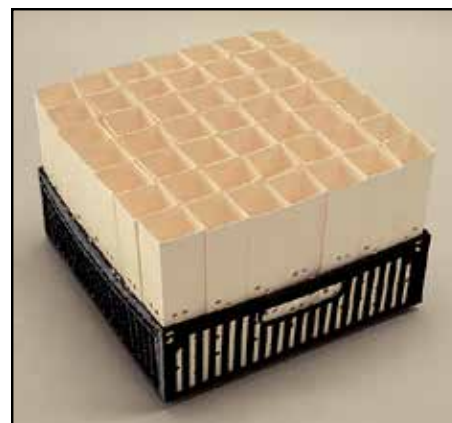

# Zipset Plant Bands / Tree and Vine Wraps

Zipset™ Plant Bands are made of bleach board. It provides exceptional strength when wet, yet is still 96 percent biodegradable.

## Trays

ID CODE	HEIGHT in.	WIDTH in.	LENGTH in.	PRICE PER FLAT			
				1-99	100-999	1,000-9,999	10,000+
ZIP4	4	12	12	\$2.95	\$2.85	\$2.65	\$2.50
ZIP6	6	12	12	4.30	4.05	3.95	3.65

Please recycle. ♻️

**Light Weight (L)** Light material will retain structural integrity 9–12 months.

## Plant Bands

PLANT BAND SIZE in.	BANDS per tray	BANDS PER CASE		PLANT BANDS PRICE PER CASE							
				1-14 cs		15-49 cs		50-499 cs		500+ cs	
				L	H	L	H	L	H	L	H
2 x 6	36	1,700	1,200	\$88.00	\$88.00	\$80.00	\$80.00	\$76.00	\$76.00	Call for pricing	
2.5 x 8	25	1,000	700	88.00	88.00	80.00	80.00	76.00	76.00		
3 x 10	16	700	400	88.00	88.00	80.00	80.00	76.00	76.00		
3 x 14	16	500	N/A	88.00	N/A	80.00	N/A	76.00	N/A		

\* Custom size plant bands are available.

Zipset™ Tree and Vine Wraps help newly planted vines or seedlings adapt to the vineyard or orchard environment upon transplanting. They help protect the plant from excessive sunrays and wind, deflect heat, deter rodents and guard against herbicide spray, assuring a more uniform crop.